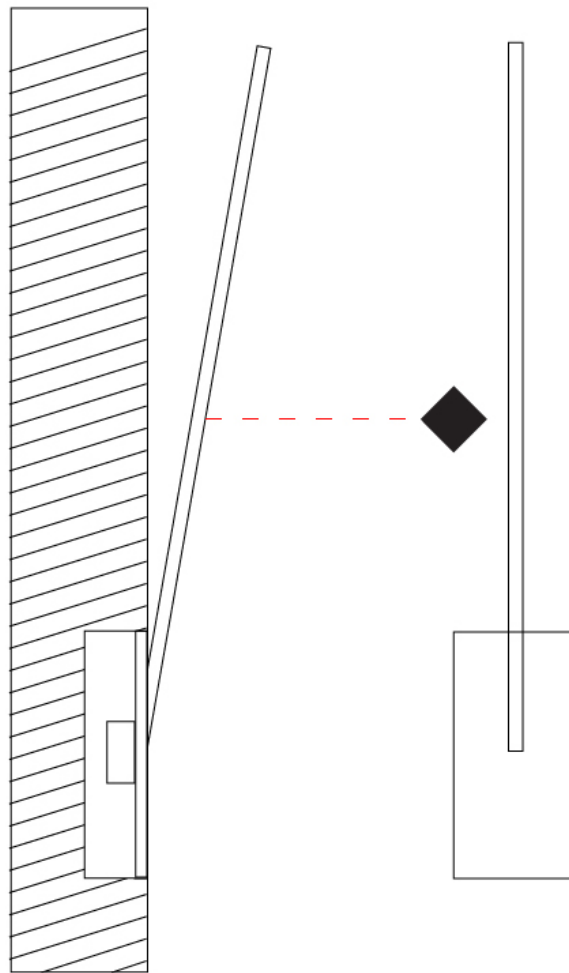

SPILLO 1 ROD RECESSED

D46012-

PROJECT _____

TYPE _____

SPECIFIER _____

QUANTITY _____

DATE _____

D