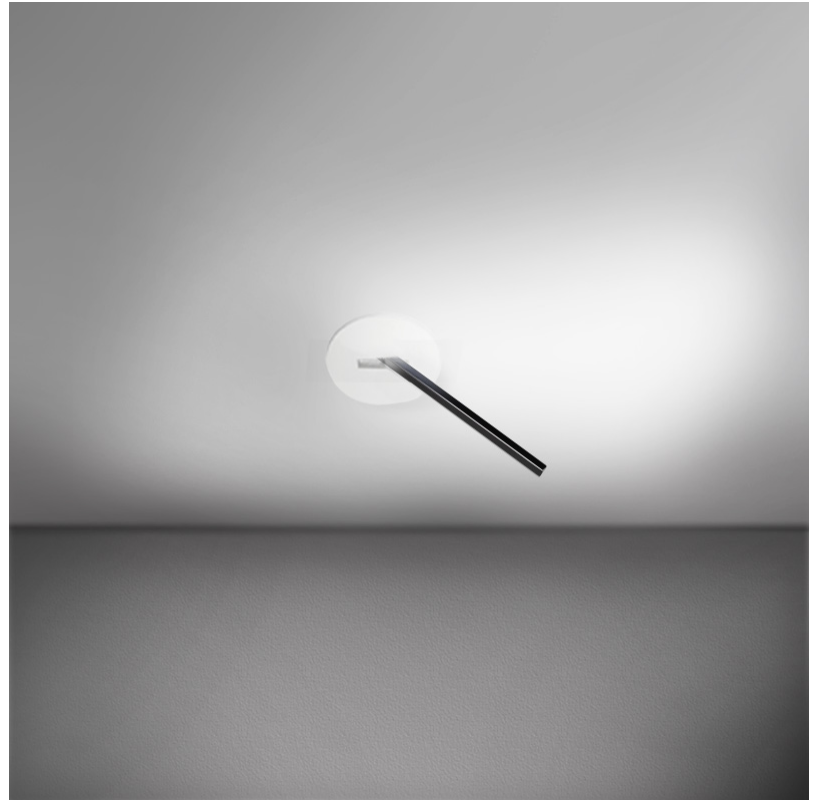

PROJECT	_____
TYPE	_____
SPECIFIER	_____
QUANTITY	_____
DATE	_____

SPILLO 1 ROD RECESSED

D46020- _____ - _____
base number   Color   Finish
                                 Temperature   Options

1. To build a product code in our configurator select the specify button on the base model # product page
2. To build a manual product code on this datasheet choose from the options listed below in blue font and add the suffix to the base model #

GENERAL

Series: Spillo
Subseries: Spillo 1 Rod
Brand: Icone
Division: Design
Mounting Type: Recessed
Mounting Location: Wall
Subcategory: Ambient

PHYSICAL

Shape: Rectangle
Width (mm): 50
Width (in): 1 ¹⁵/₁₆
Height (mm): 200
Height (in): 7 ⁷/₈
Light Distribution: Adjustable
Fixture Finish: WHI / BLK / CHR / BGD
Fixture Material: Brass

ELECTRICAL

Lamp Type: LED
Total Output Wattage (W): 2.64
Dimming: 0-10V Dimming
Driver Included: No
Driver Location: Remote
Driver Type: Constant Voltage - 120 / 277Vac
Driver Class: Class 2
Input Voltage (V): 120 - 277
Output Voltage (V): 12
Upon Request: (Not included, see components) 0-10Vdc dimming / 277Vac

LED

Color Temperature (°K): 2700 / 3000
Nominal Lumen (lm): 220
CRI: >90 CRI
Lamp Life (hrs): 50000

OPTICAL

Adjustability: Tilt 120°

RATINGS AND CERTIFICATIONS

Certified By: Certified for North American Standards
IP rating: IP20