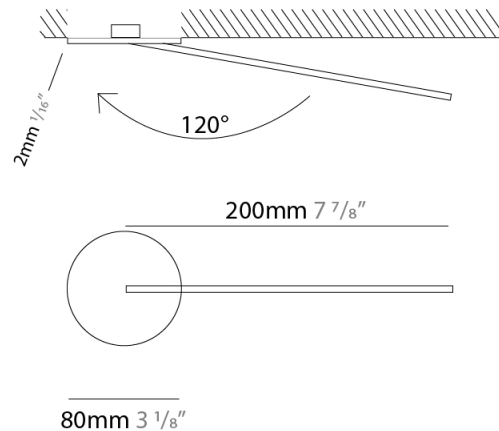

PROJECT	_____
TYPE	_____
SPECIFIER	_____
QUANTITY	_____
DATE	_____

SPILLO 1 ROD RECESSED

D46020- _____ - _____
base number   Color   Finish
                                 Temperature   Options

1. To build a product code in our configurator select the specify button on the base model # product page
2. To build a manual product code on this datasheet choose from the options listed below in blue font and add the suffix to the base model #

GENERAL

Series: Spillo
Subseries: Spillo 1 Rod
Brand: Icone
Division: Design
Mounting Type: Recessed
Mounting Location: Wall
Subcategory: Ambient

PHYSICAL

Shape: Rectangle
Width (mm): 50
Width (in): 1 ¹⁵/₁₆
Height (mm): 200
Height (in): 7 ⁷/₈
Light Distribution: Adjustable
Fixture Finish: WHI / BLK / CHR / BGD
Fixture Material: Brass

ELECTRICAL

Lamp Type: LED
Total Output Wattage (W): 2.64
Dimming: 0-10V Dimming
Driver Included: No
Driver Location: Remote
Driver Type: Constant Voltage - 120 / 277Vac
Driver Class: Class 2
Input Voltage (V): 120 - 277
Output Voltage (V): 12
Upon Request: (Not included, see components) 0-10Vdc dimming / 277Vac

LED

Color Temperature (°K): 2700 / 3000
Nominal Lumen (lm): 220
CRI: >90 CRI
Lamp Life (hrs): 50000

OPTICAL

Adjustability: Tilt 120°

RATINGS AND CERTIFICATIONS

Certified By: Certified for North American Standards
IP rating: IP20